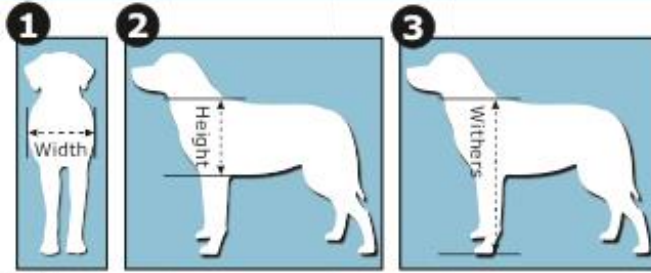

4 Easy Steps to Select the Right Size

1: WIDTH

Measure the widest part of your pet, the chest or hips. Add two inches.

2: HEIGHT

Measure your pet from the top of the shoulders to the bottom of the chest or belly, whichever is the tallest part. Add two inches.

3: WITHERS

Measure your pet from the top of the shoulders to the floor to determine the rise needed.

Note: Rise is the height from the floor to the bottom of the flap in the pet door. It is the height the pet must step over to enter or exit the pet door.

4: SELECT SIZE

Based on your pet's width, height and withers, select which door flap opening and rise fits your pets comfort and ease of use.

PetSafe® Freedom™ Patio Panel Pet Door Size Chart

Pet Door Size	Pet Weight	Maximum Withers	Pet Door Flap Opening		Pet Door Rise
			Width	Height	
Small	1-15 lbs.	10"	5 ¼"	8 ¾"	1 ¾"
Medium	1 - 40 lbs.	14"	8 ¾"	12 ¾"	1 ¾"
Large	1 - 100 lbs.	20 ½"	10 ¼"	16 ¾"	4 ¼"
Large-Tall	1 - 130 lbs.	24 ½"	10 ¼"	16 ¾"	8 ¼"

IMPORTANT:
Remember to allow for your pet's growth.

WATCH: www.petsafe.net/freedompatio

We're here to help you. From talking to a product specialist, to researching articles online, to watching installation videos - we've got you covered.

Model #	Description	UPC	Master Pack Qty.	Master Pack Dimensions L x W x H	Master Pack Weight
76 13/16" to 81"					
PPA11-13098	Freedom™ Patio Panel 81" Small Satin	7-29849-13098-2	1	10.25" X 4" X 85.25	17 lbs.
PPA11-13123	Freedom™ Patio Panel 81" Small Bronze	7-29849-13123-1	1		
PPA11-13124	Freedom™ Patio Panel 81" Small White	7-29849-13124-8	1		
PPA11-13134	Freedom™ Patio Panel 81" Medium Satin	7-29849-13134-7	1	14" x 4" x 85.25"	20 lbs.
PPA11-13125	Freedom™ Patio Panel 81" Medium Bronze	7-29849-13125-5	1		
PPA11-13135	Freedom™ Patio Panel 81" Medium White	7-29849-13135-4	20 lbs.		
PPA11-13121	Freedom™ Patio Panel 81" Large Satin	7-29849-13121-7	1	15.75" x 4" x 85.25"	23 lbs.
PPA11-13128	Freedom™ Patio Panel 81" Large Bronze	7-29849-13128-6	1		
PPA11-13129	Freedom™ Patio Panel 81" Large White	7-29849-13129-3	1		
PPA11-13122	Freedom™ Patio Panel 81" Large-Tall Satin	7-29849-13122-4	1	15.75" x 4" x 85.25"	23 lbs.
PPA11-13131	Freedom™ Patio Panel 81" Large-Tall Bronze	7-29849-13131-6	1		
PPA11-13132	Freedom™ Patio Panel 81" Large-Tall White	7-29849-13132-3	1		
91 7/16" to 96"					
PPA11-13127	Freedom™ Patio Panel 96" Medium White	7-29849-13127-9	1	14" x 4" x 85.25"	27 lbs.
PPA11-13130	Freedom™ Patio Panel 96" Large White	7-29849-13130-9	1	15.75" x 4" x 85.25"	27 lbs.
PPA11-13141	Freedom™ Patio Panel 96" Large-Tall White	7-29849-13141-5	1	15.75" x 4" x 85.25"	28 lbs.

Part #	Description	UPC	Single Pack Dimensions W x D x H	Item Weight	Master Pack	Master Pack Dimensions L x W x H	Master Pack Weight
PAC11-11037	Vinyl Replacement Flap, Small	7-29849-11037-3	5.5" x .625" x 10.87"	.345 lbs.	6	11.38" x 6" x 5"	2.49 lbs.
PAC11-11038	Vinyl Replacement Flap, Medium	7-29849-11038-0	8.5" x .625" x 14.875"	.815 lbs.	6	15.38" x 9" x 5"	5.61 lbs.
PAC11-11039	Vinyl Replacement Flap, Large	7-29849-11039-7	10.5" x .625" x 18.875"	1.39 lbs.	6	19.5" x 10.88" x 5"	9.36 lbs.