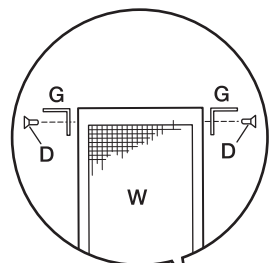

Attach Angle Brackets (G) to Scratch Ramp (W) using Bolts (D) before attaching Scratch Ramp to underside of Mid Board (U).

Scratch Ramp (W)