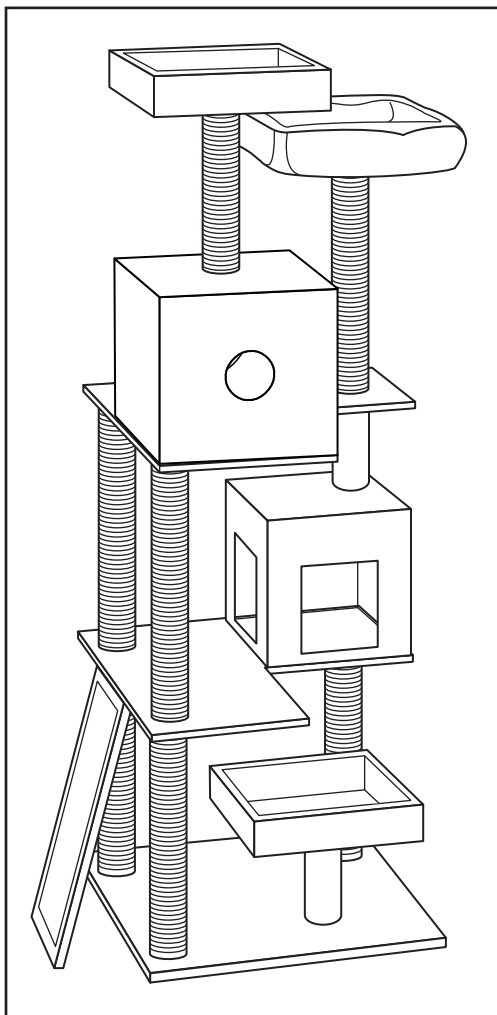

### ! WARNING

- Read and follow all warnings and instructions in this manual to avoid personal injury, injury to pet, and property damage.
- For pet use only. Not suitable for children.
- To avoid damage, do NOT assemble horizontally on the floor and lift to an upright position. Assemble product vertically as shown in instructions.
- Wall mount is required.
- For additional stability, we recommend placing product against a wall or corner.
- Do not exceed maximum weight limit.
- Inspect product regularly and retighten screws as necessary.
- Always supervise your pet when using this item.
- Inspect product for damage and discard if any part becomes worn, loose, or detached.
- Not recommended for outdoor use.
- Keep all tools and instructions in a safe place for future reference.

### Parts list

Tools needed are included. Check that you have all the parts shown BEFORE assembling your product. If any parts are missing, please contact our customer service line listed at the upper right of this page.

# Lookout Loft 7-Level Cat Tree Assembly Instructions

When assembling your cat tree, place on a flat, stable surface. Assemble vertically, starting at the base.

**CAUTION: FOR PET USE ONLY. NOT SUITABLE FOR CHILDREN.**

## COMPLETED CAT TREE

24 L X 33 W X 64 H IN  
(61 L X 84 W X 162.5 H cm)

**Max weight limit 40 LB (18.14 kg)**

Due to ongoing product improvements, product illustration on packaging may not match finished product.