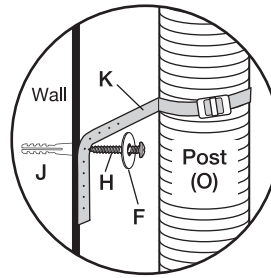

## COMPLETED CAT TREE

24 L X 33 W X 64 H IN  
(61 L X 84 W X 162.5 H cm)

**Max weight limit 40 LB (18.14 kg)**

Due to ongoing product improvements, product illustration on packaging may not match finished product.

## CARE INSTRUCTIONS

Spot clean only and vacuum when necessary.

**NOTE:** The included wall mount must be installed to help prevent the tree from tipping over and causing injury to people or pets.

Bolt (B) is assembled inside the Upper Condo.