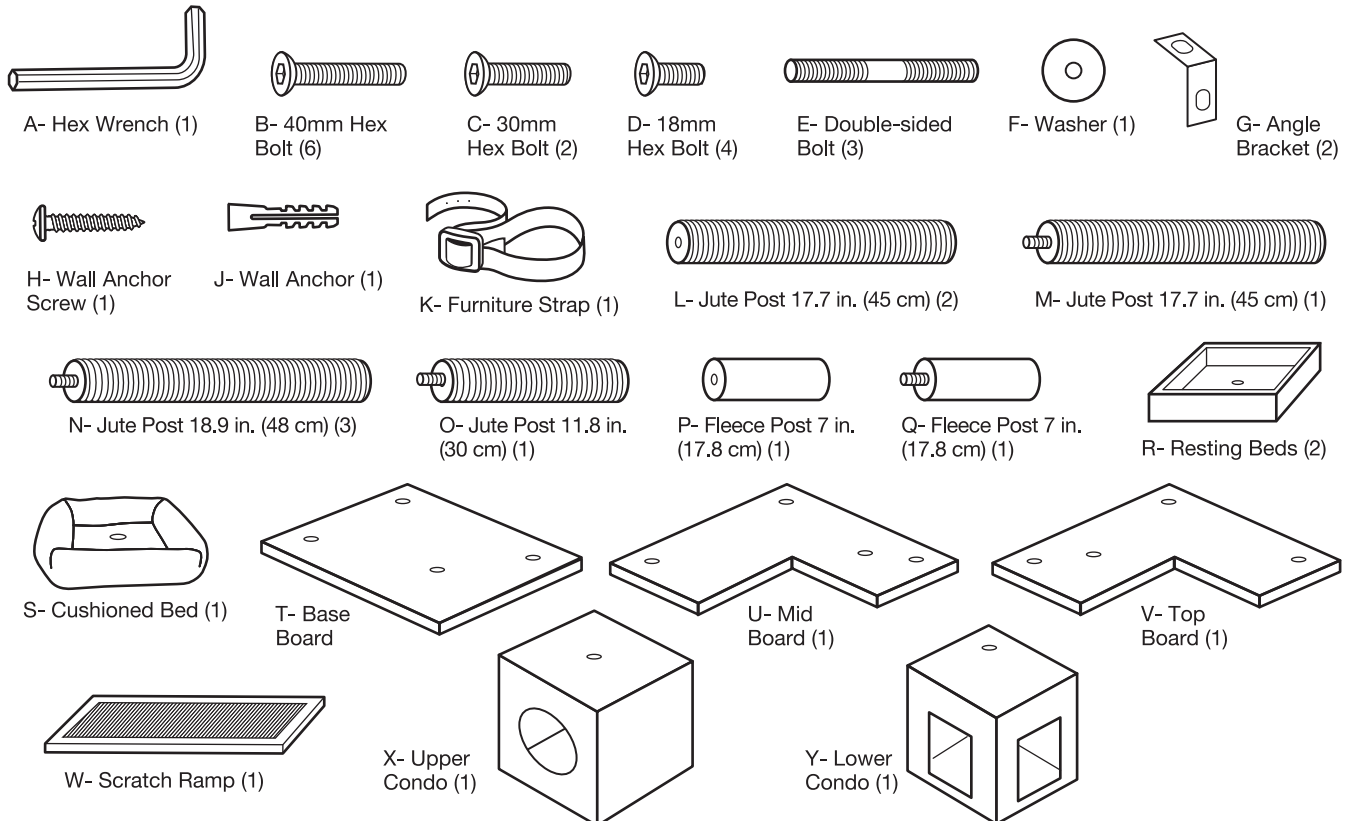

When assembling your cat tree, assemble vertically as shown on these instructions.

Max weight limit
40 LB
(18.14 kg)

Be a good pet parent: Read care guides and books, and research quality care for your pet. Contact a pet professional with any additional care questions.

For questions and inquiries, please contact our customer service line at 1-888-824-7257. For online orders, contact us at 1-877-738-6742, or visit us at petco.com.

! WARNING

- Read and follow all warnings and instructions in this manual to avoid personal injury, injury to pet, and property damage.
- For pet use only. Not suitable for children.
- To avoid damage, do NOT assemble horizontally on the floor and lift to an upright position. Assemble product vertically as shown in instructions.
- Wall mount is required.
- For additional stability, we recommend placing product against a wall or corner.
- Do not exceed maximum weight limit.
- Inspect product regularly and retighten screws as necessary.
- Always supervise your pet when using this item.
- Inspect product for damage and discard if any part becomes worn, loose, or detached.
- Not recommended for outdoor use.
- Keep all tools and instructions in a safe place for future reference.

Parts list

Tools needed are included. Check that you have all the parts shown BEFORE assembling your product. If any parts are missing, please contact our customer service line listed at the upper right of this page.