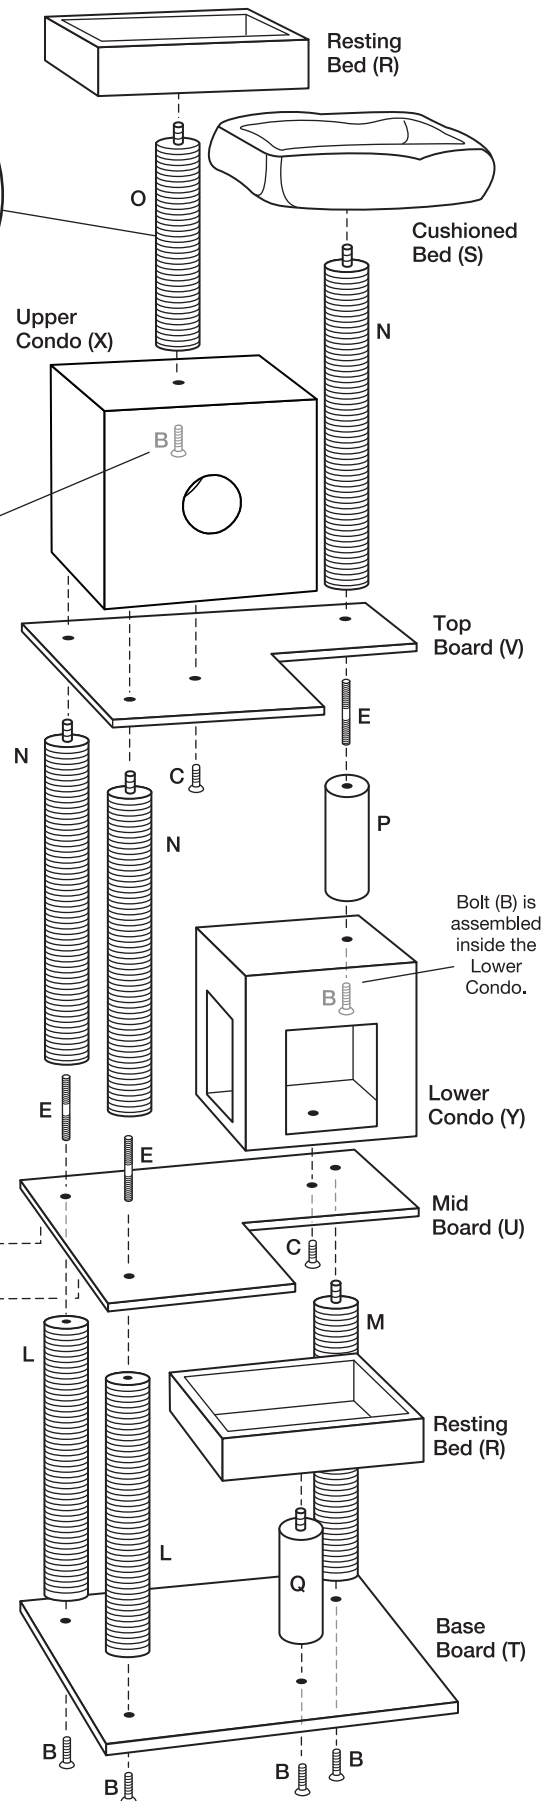

## Assembly Instructions

Thank you for your purchase. Follow these step-by-step instructions to properly assemble your Lookout Loft 7-Level Cat Tree.

When assembling your cat tree, assemble vertically as shown on these instructions.

# Lookout Loft 7-Level Cat Tree Assembly Instructions

When assembling your cat tree, place on a flat, stable surface. Assemble vertically, starting at the base.

**CAUTION: FOR PET USE ONLY. NOT SUITABLE FOR CHILDREN.**

## COMPLETED CAT TREE

24 L X 33 W X 64 H IN  
(61 L X 84 W X 162.5 H cm)

**Max weight limit 40 LB (18.14 kg)**

Due to ongoing product improvements, product illustration on packaging may not match finished product.

## CARE INSTRUCTIONS

Spot clean only and vacuum when necessary.

**NOTE:** The included wall mount must be installed to help prevent the tree from tipping over and causing injury to people or pets.

Bolt (B) is assembled inside the Upper Condo.